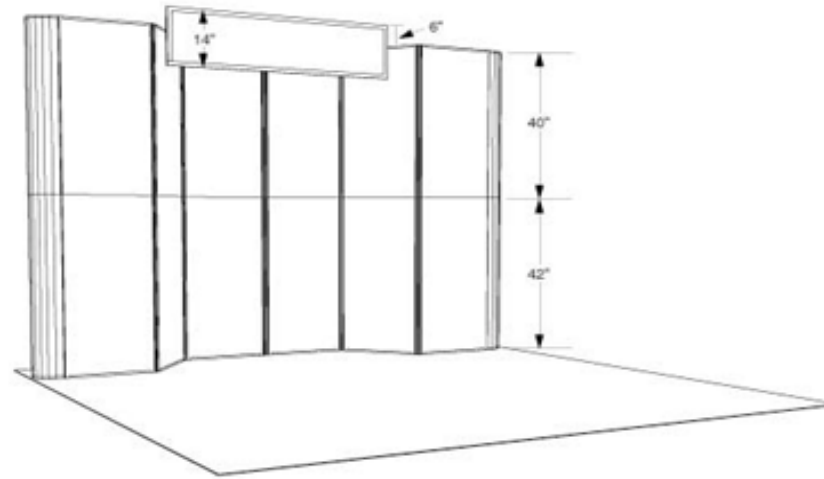

Diers Exhibit Group Rental Program

10' Unlimited Display – Model 95020

Includes:

6- 20" x 82" fabric panels

2- 20x82 Flex curves

2- rolling case

Choice of:

4- Clip on lights or

Backlit header kit

Price:

10 day rate: $600.00

Daily rate: $ 95.00

Local delivery & set up: $ 75.00

Local pick up & knock down: $ 75.00

Freight F.O.B. Denver

Sales Tax is applicable

Additional items and GRAPHICS are available at an additional cost.

COLOR OPTION:

Teal with Raspberry stripe (side A)

Gray (Side B)

Call for availability

Phone: 303-292-2432

Fax: 303-744-1220