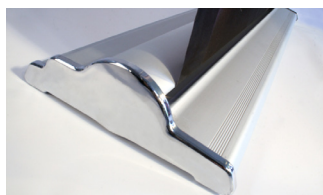

SILVERSTEP RETRACTABLE BANNER STAND 24"

Black base is available
for 24" and 36"

Product Features

Durable and uniquely designed, this aluminum stand is the perfect combination of versatility, appeal, and affordability.

Set up is quick and easy; banner attaches by Hook & Loop (Velcro) bar.

Graphic size: 24" width; height adjusts from 85" to 92" (with a 6" bleed on bottom). Clean edge to edge display.

TRAVEL BAG INCLUDED (28 1/2" x 12" x 4").

Height	Regular: 85" to 92" Table Top (when bungie cord is cut): *Height may also adjust 45" to 54"
Base Width	25.5"

Finishing

Banner attaches to the top and bottom of stand by Hook & Loop (Velcro) bar.

6" bleed on bottom

Material	Super Flat Vinyl
	Laminated
	Fabric

Construction

Aluminum base w/plastic end caps

Aluminum pole w/plastic hook connector

Plastic top w/ Hook & Loop (Velcro) bar.

Weights - Dimensions

Shipping Weight	12 lbs (stand only)
	14 lbs (with graphic)
Shipping Dimensions	31" x 13" x 6"